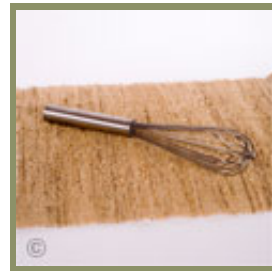

Whisk Stainless 12"

4.00