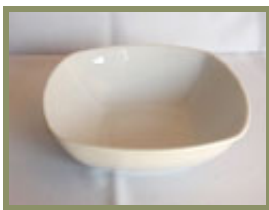

## Serving Bowls

Dessert Bowl Glass 10 oz

1.45

Ramekin White 2 oz.

.95

Ramekin White 6 oz.

.95

Serving Bowl  
Whittier White 9.5" Square