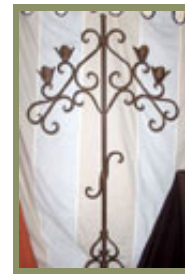

66.00

3'x100' (Red/White)

75.00

Aisle Runner Sea Grass Matting
3'x25'

75.00

Aisle Runner Sea Grass Matting 3'x40'

95.00

Candleabra Wrought Iron
Decorative Filigree -
64" H x 32" W