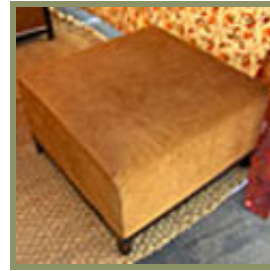

805-963-6064
202 East Haley Street, Santa Barbara

Furnishings

Modular furniture covers available in various styles and patterns. Please call for quote.

Modular Chair 30"x30"

90.00

Modular Corner Chair
30"x30"

90.00

Modular Ottoman 30"x30"
Pictured: Prairie Velvet Brass

75.00

Modular Love Seat 31"x63"
Pictured: Posie

180.00

Modular Sofa 31"x93"
Pictured: Prairie Velvet Brass

270.00

Bench 6' w/Decorative Pad